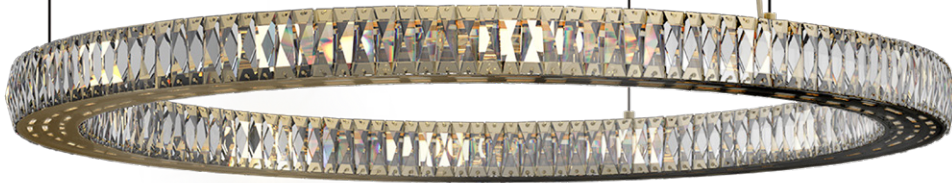

SPACIUM

COLLECTION

1 LEVEL
VERSION

SPACIUM SUSPENSION 1 LEVEL

9190.100.I [REDACTED]

H 5 cm 1.9 in
D 100 cm 39.3 in
24 bulbs G9
13 kg 28.6 lb

OTHER versions & DIMENSIONS

9190.120.I SUSPENSION

H 5 cm 1.9 in dØ 120 cm 47.2 in [REDACTED]

9190.80.I SUSPENSION

H 5 cm 1.9 in dØ 80 cm 31.4 in [REDACTED]

9190.60.I SUSPENSION

H 5 cm 1.9 in dØ 60 cm 23.6 in [REDACTED]

9190.150x40.I SUSPENSION SNOOKER

H 5 cm 1.9 in dØ 150 cm 59 in [REDACTED]

9190.170x40.I SUSPENSION SNOOKER

H 5 cm 1.9 in dØ 170 cm 66.9 in [REDACTED]

9192.180x60.I SUSPENSION RECTANGULAR

H 5 cm 1.9 in D 60 cm 23.6 in [REDACTED]

4 LEVELS
VERSION

SPACIUM SUSPENSION 4 LEVELS

9191.200 [REDACTED]

H 20 cm 7.8 in
dØ 200 cm 78.7 in
46 kg 101.4 lb
48 bulbs G9

SPACIUM

COLLECTION

2 LEVELS
VERSION

SPACIUM SUSPENSION 2 LEVELS
9190.120 [REDACTED]

H 10 cm 3.9 in
dø 120 cm 47.2 in
W 38 kg 83 lb
30 bulbs G9

SPACIUM SUSPENSION 2 LEVELS
(RECTANGULAR VERSION)
9192.180x60 [REDACTED]